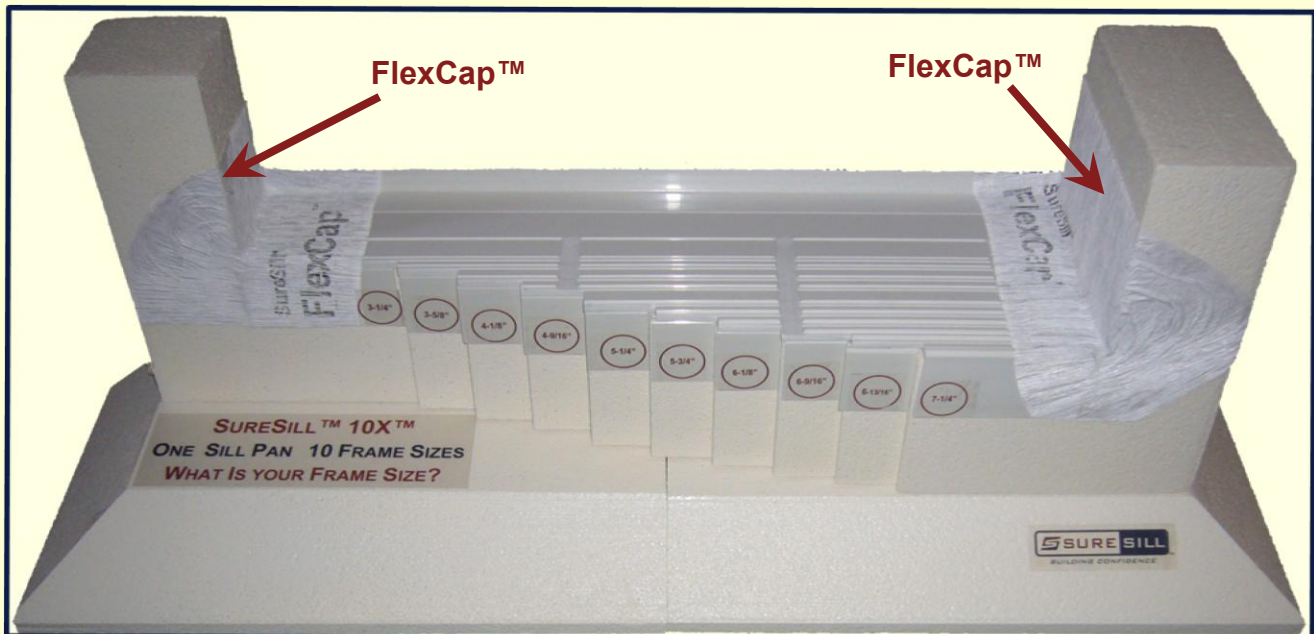

## **ONE SILL PAN – TEN FRAME SIZES**

**Starting Size 7-1/4"**

**3-1/4"**

**Spare Front Lip  
(included)**

**Score-and-break as needed and insert the Spare Front Lip  
Adhere FlexCaps™ to SureSill 10X™ Pan and rough opening**