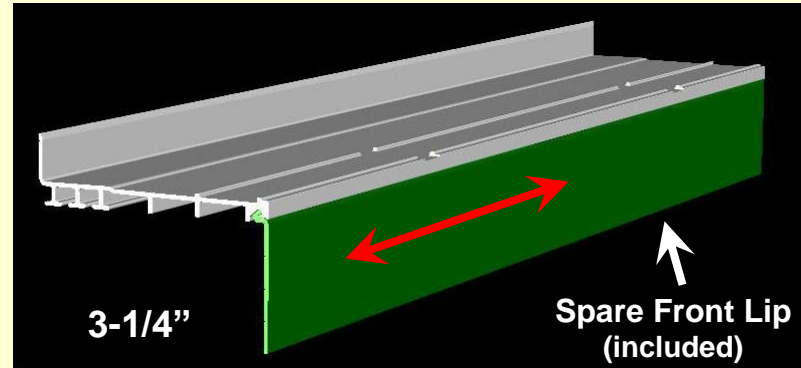

# **SLOPED SILL PAN™ 10X™**

## **ONE SILL PAN – TEN FRAME SIZES**

**Starting Size 7-1/4"**

**3-1/4"**

**Spare Front Lip  
(included)**

**Score-and-break as needed and insert the Spare Front Lip  
Adhere FlexCaps™ to SureSill 10X™ Pan and rough opening**