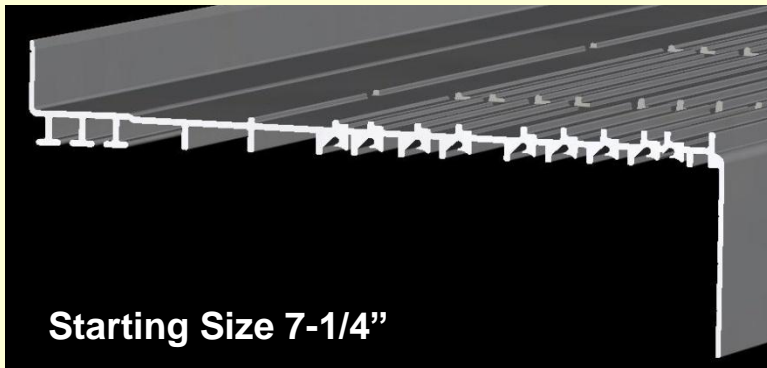

# SLOPED SILL PAN™ 11X™

## ONE SILL PAN – ELEVEN FRAME SIZES

**Score-and-break as needed and insert the Spare Front Lip  
Adhere FlexCaps™ to SureSill 11X™ Pan and rough opening**