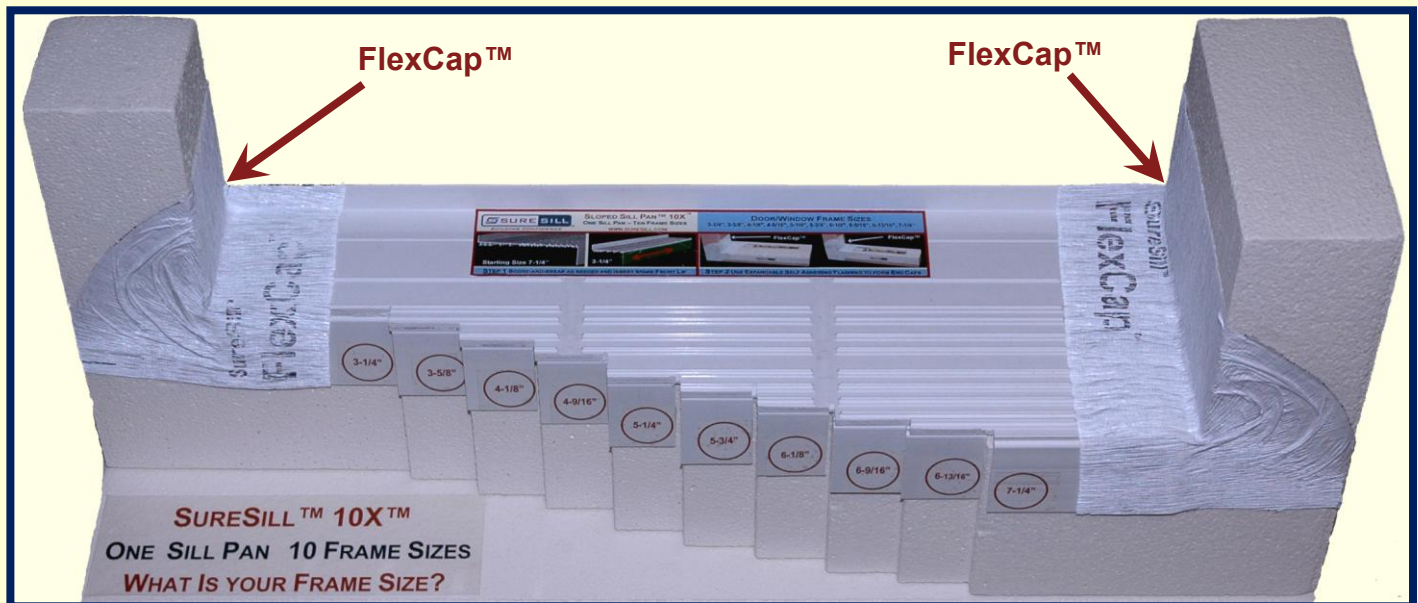

**NEW  
PRODUCT**

# SLOPED SILL PAN™ 11X™

## ONE SILL PAN – ELEVEN FRAME SIZES

**Score-and-break as needed and insert the Spare Front Lip  
Adhere FlexCaps™ to SureSill 11X™ Pan and rough opening**