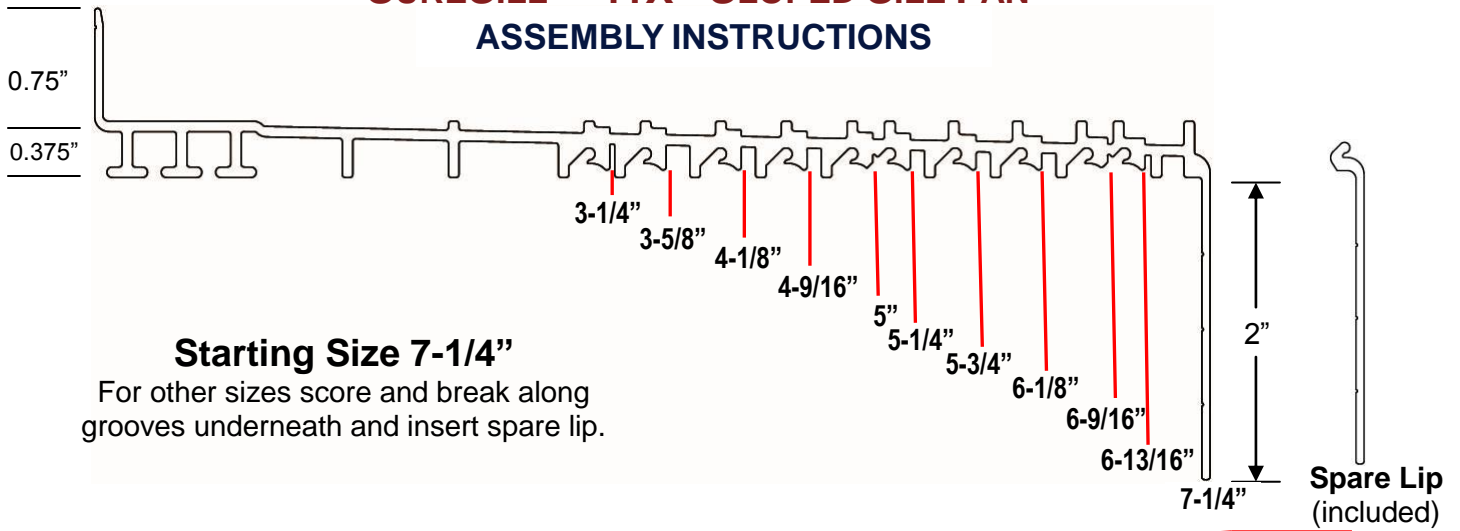

### DOOR/WINDOW FRAME SIZES

3-1/4", 3-5/8", 4-1/8", 4-9/16", 5", 5-1/4", 5-3/4", 6-1/8", 6-9/16", 6-13/16", 7-1/4"

1-866-440-SURE (7873)

[www.suresill.com](http://www.suresill.com)

© Copyright SureSill, Ltd. 2008. All rights reserved.

## SURESILL™ 11X™ SLOPED SILL PAN™ ASSEMBLY INSTRUCTIONS

**Starting Size 7-1/4"**  
For other sizes score and break along grooves underneath and insert spare lip.