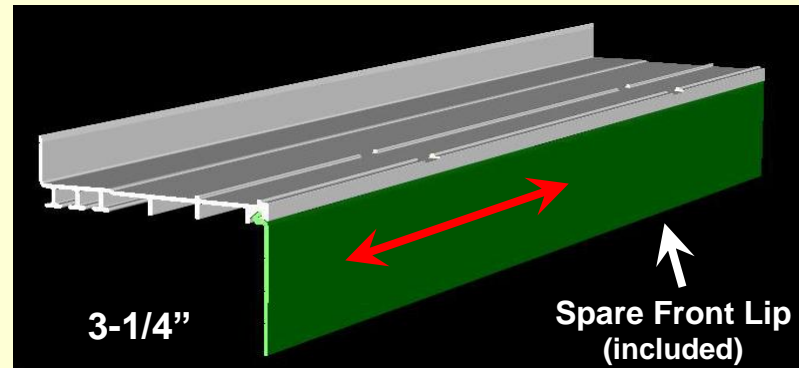

# SLOPED SILL PAN™ 11X™

## ONE SILL PAN – ELEVEN FRAME SIZES

**Score-and-break as needed and insert the Spare Front Lip  
Adhere FlexCaps™ to SureSill 11X™ Pan and rough opening**